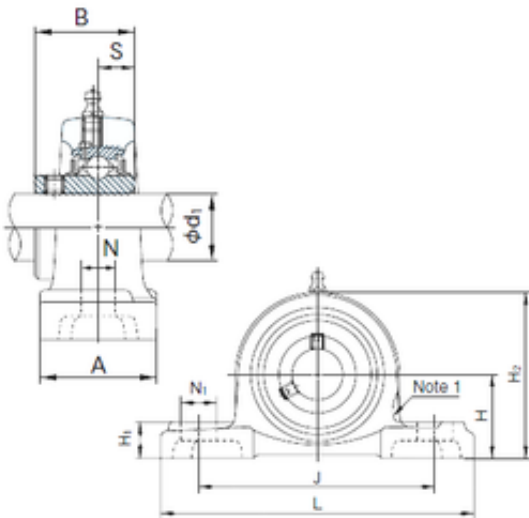

China abec 7 Bearings Supplier

UCP208 Bearing 2D drawings and 3D CAD models

NTN/NSK/SKF/Timken/NACHI Ball
Bearing/Pillow Block Bearing UCP208
UCP209 UCP210 UCP211 UCP212

Bearing No. UCP208

Bore Diameter	40 mm
Width	49.2 mm
d	40 mm
A	54 mm
B	49.2 mm
H	49.2 mm
H1	19 mm
H2	100 mm
J	137 mm
L	184 mm
N	17 mm
N1	25 mm
S	19 mm
Bolt (G)	M14
Category	Bearings
Inventory	0.0
Manufacturer Name	NACHI
Minimum Buy Quantity	N/A
Weight / Kilogram	0
Product Group	M06110