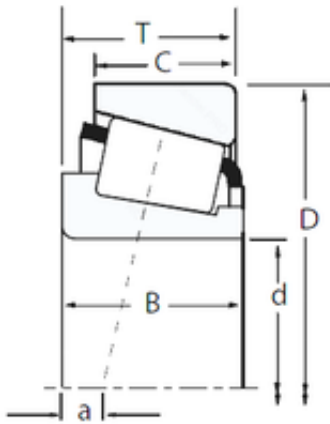

China abec 7 Bearings Supplier

precision truck parts rear axle inner wheel sets
HM516449A/HM516410 SET421 timken tapered
roller bearing price

Bearing No. HM516449A/HM516410

Size	82.55x133.35x39.688 mm
Bore Diameter	82,55 mm
Outer Diameter	133,35 mm
Width	39,688 mm
d	82,55 mm
D	133,35 mm
T	39,688 mm
B	39,688 mm
C	32,545 mm
R	6 mm
r	3,3 mm

HM516449A/HM516410 Bearing 2D drawings and 3D
CAD models