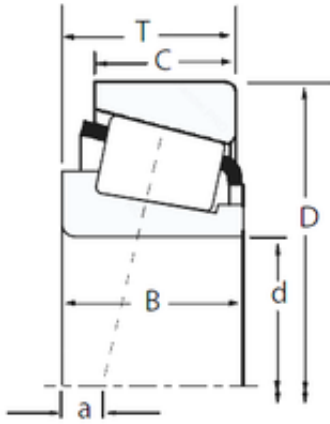

China abec 7 Bearings Supplier

Germany taper roller bearing 32215 timken bearing

Bearing No. 32215

Size	75x130x33.25 mm
Bore Diameter	75 mm
Outer Diameter	130 mm
Width	33,25 mm
d	75 mm
D	130 mm
T	33,25 mm
B	31 mm
C	27 mm
R	2 mm
r	1,5 mm
Weight	1,69 Kg
Dynamic load rating radial (C)	184 kN
Calculation factor (e)	0,44

32215 Bearing 2D drawings and 3D CAD models