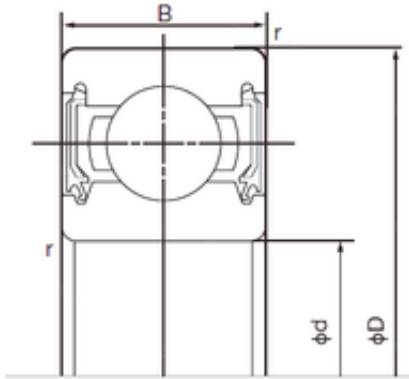

## China abec 7 Bearings Supplier

Nachi bearing 6203-2NSE hot sale high quality  
Nachi deep groove ball bearing 6203-2NSE bearing  
made in Japan

Bearing No. 6203-2NSE

Size	17x40x12 mm
Bore Diameter	17 mm
Outer Diameter	40 mm
Width	12 mm
d	17 mm
D	40 mm
B	12 mm
C	12 mm
r min.	0.6 mm
da min.	22 mm
Da max.	35 mm
ra max.	0.6 mm
Weight	0.065 Kg
Basic dynamic load rating (C)	9,55 kN
Basic static load rating (C0)	4,8 kN

6203-2NSE Bearing 2D drawings and 3D CAD models