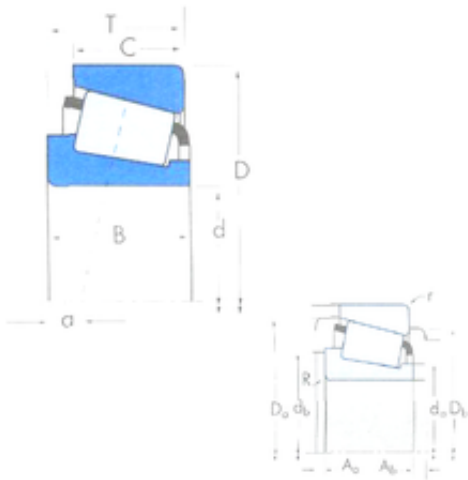

China abec 7 Bearings Supplier

JW8049/JW8010 Bearing 2D drawings and 3D CAD models

Timken bearing catalog JW8049/JW8010 Tapered Roller Bearing with size chart

Bearing No. JW8049/JW8010

Size	80x160x45 mm
Bore Diameter	80 mm
Outer Diameter	160 mm
Width	45 mm
d	80 mm
D	160 mm
T	45 mm
B	41 mm
C	31 mm
R	3 mm
r	3 mm
a	9,7 mm
Da	152 mm
db	108 mm
da	93 mm
Db	134 mm
Aa	7,1 mm
Ab	4,8 mm
Weight	4,04 Kg
Dynamic load rating radial (C)	264 kN
Basic static load rating (C0)	339 kN
Factor (G1)	117,3
Factor (G2)	27,2
Factor (Cg)	0,0297
Factor (K)	0,67