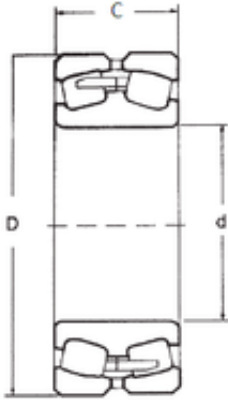

China abec 7 Bearings Supplier

Dayco 22320 Fleet / Industrial Belts

Bearing No. 22320

Size	100x215x73 mm
Bore Diameter	100 mm
Outer Diameter	215 mm
Width	73 mm
d	100 mm
D	215 mm
B	73 mm
C	73 mm
Weight	12,941 Kg
Basic dynamic load rating (C)	495 kN
Basic static load rating (C0)	668 kN
(Grease) Lubrication Speed	1400 r/min

22320 Bearing 2D drawings and 3D CAD models